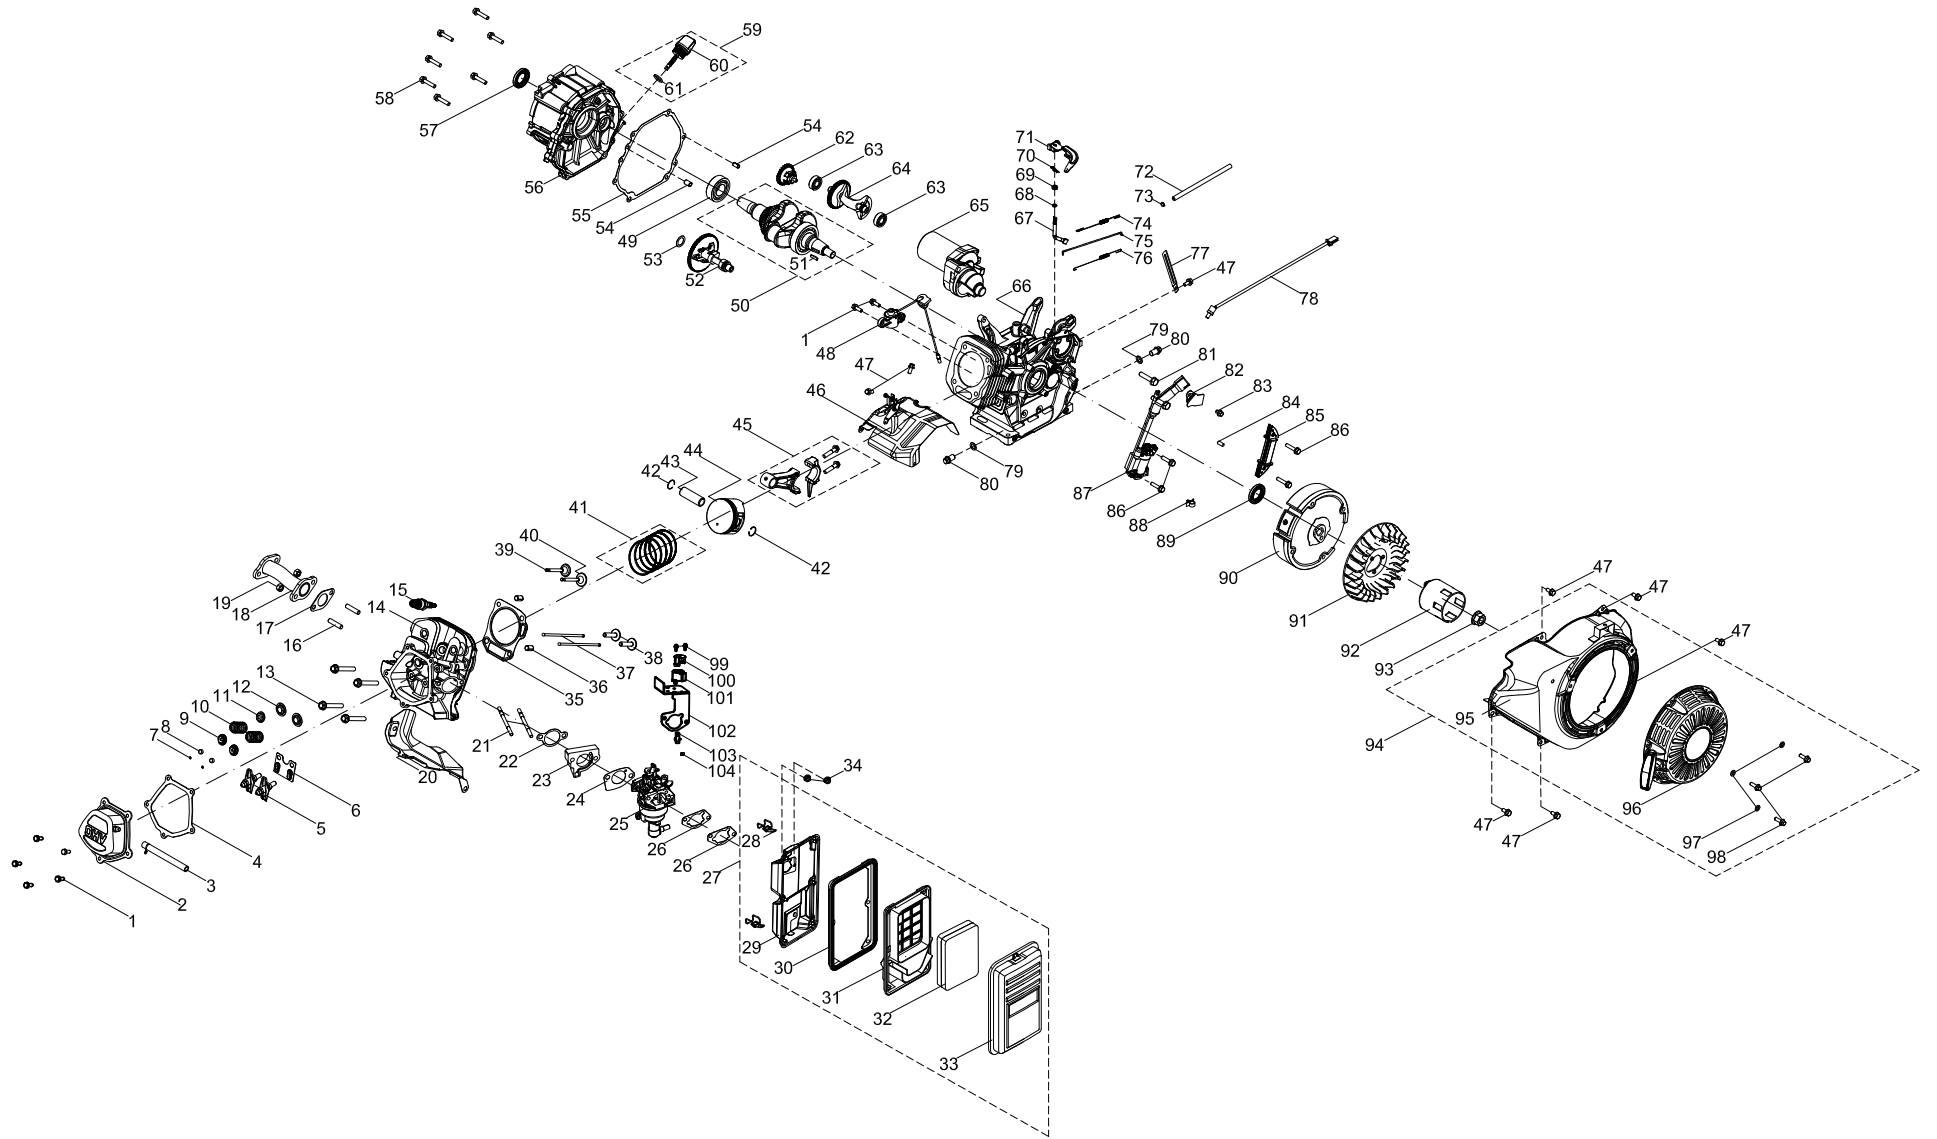

NO.	Order Code	Name	Quantity
1	8811000001539	Bolt, M6x16	7
2	8811000001540	Valve Cover	1
3	8811000001541	Breather Hose	1
4	8811000001542	Gasket, Valve Cover	1
5	8811000001543	Rocker Arm Assembly	2
6	8811000001544	Rocker Arm Base	1
7	8811000001545	Valve Locker	4
8	8811000001546	Valve Adjust Cap, Exha	2
9	8811000001547	Valve Spring Seat	2
10	8811000001548	Valve Spring	2
11	8811000001549	Intake Valve Seal	1
12	8811000001550	Valve Spring Seat	2
13	8811000001551	Bolt, M10x1.25x87	4
14	8811000001552	Cylinder Head	1
15	8811000001553	Spark Plug	1
16	8811000001554	Stud, M8x35	2
17	8811000001555	Gasket, Muffler	1
18	8811000001556	Exhaust Pipe	1
19	8811000001557	Nut, M8	2
20	8811000001558	Shroud	1
21	8811000001559	Stud, M6-8x110	2
22	8811000001560	Gasket, Carburetor Insu	1
23	8811000001561	Insulator	1
24	8811000001562	Gasket, Carburetor	1
25	8811000001563	Carburetor	1
26	8811000001564	Gasket, Air Filter	2
27	8811000001565	Air Filter Assembly	1
28	8811000001566	Air Filter Clip	2
29	8811000001567	Air Filter Base	1
30	8811000001568	Gasket, Air Filter	1
31	8811000001569	Air Filter Baffle	1
32	8811000001570	Air Filter Element	1
33	8811000001571	Air Filter Cover	1
34	8811000001572	Nut, M6	2
35	8811000001573	Gasket, Cylinder Head	1
36	8811000001574	Pin, φ12x20	2
37	8811000001575	Push Rod	2
38	8811000001576	Tappet	2
39	8811000001577	Exhaust Valve	1
40	8811000001578	Intake Vavle	1
41	8811000001579	Piston Ring Set	1
42	8811000001580	Circlip	2
43	8811000001581	Piston Pin	1